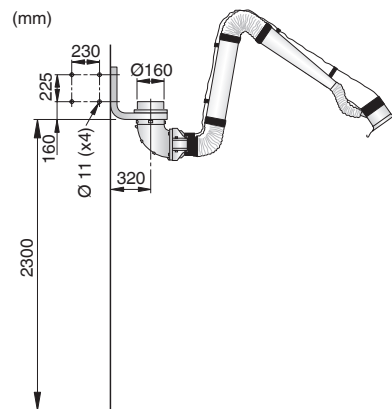

## Pressure drop

X: airflow m<sup>3</sup>/h Y: static pressure Pa A: 5 m, B: 4 m, C: 3 m, D: 2 m

| Description                | Reach, m | Airflow, m <sup>3</sup> /h | Connection Ø, mm | Max. fume temperature, °C | Noise level at hood, dB(A) | Weight, kg | Part no. |
|----------------------------|----------|----------------------------|------------------|---------------------------|----------------------------|------------|----------|
| NEX D 2m                   | 2        | 900-1700                   | 160              | 70                        | 56-81                      | 17         | 10500232 |
| NEX D 3m                   | 3        | 900-1700                   | 160              | 70                        | 55-80                      | 21         | 10500332 |
| NEX D 4m                   | 4        | 900-1700                   | 160              | 70                        | 54-77                      | 28         | 10500432 |
| NEX D 5m                   | 5        | 900-1700                   | 160              | 70                        | 54-77                      | 32         | 10500532 |
| NEX D 2m, hood with damper | 2        | 900-1700                   | 160              | 70                        | 56-81                      | 17         | 10501232 |
| NEX D 3m, hood with damper | 3        | 900-1700                   | 160              | 70                        | 55-80                      | 21         | 10501332 |
| NEX D 4m, hood with damper | 4        | 900-1700                   | 160              | 70                        | 54-77                      | 28         | 10501432 |
| NEX D 5m, hood with damper | 5        | 900-1700                   | 160              | 70                        | 54-77                      | 32         | 10501532 |