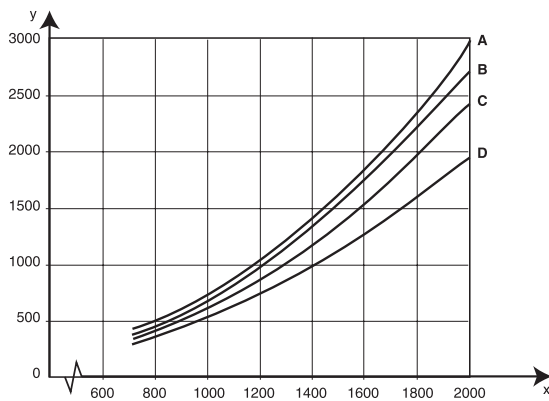

Pressure drop

X: airflow m³/h Y: static pressure Pa A: 5 m, B: 4 m, C: 3 m, D: 2 m