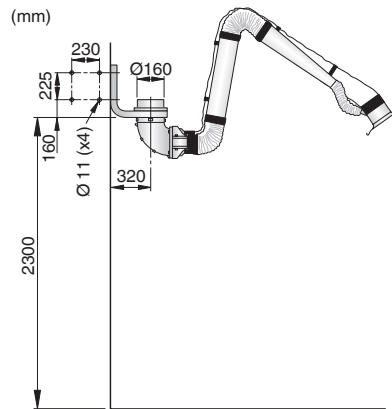

## Pressure drop

X: airflow m<sup>3</sup>/h Y: static pressure Pa A: 5 m, B: 4 m, C: 3 m, D: 2 m

| Description                 | Reach, m | Airflow, m <sup>3</sup> /h | Connection Ø, mm | Max. fume temperature, °C | Noise level at hood, dB(A) | Weight, kg | Part no. |
|-----------------------------|----------|----------------------------|------------------|---------------------------|----------------------------|------------|----------|
| NEX DX 2m                   | 2        | 900-1700                   | 160              | 70                        | 56-81                      | 17         | 10502232 |
| NEX DX 3m                   | 3        | 900-1700                   | 160              | 70                        | 55-80                      | 21         | 10502332 |
| NEX DX 4m                   | 4        | 900-1700                   | 160              | 70                        | 54-77                      | 28         | 10502432 |
| NEX DX 5m                   | 5        | 900-1700                   | 160              | 70                        | 54-77                      | 32         | 10502532 |
| NEX DX 2m, hood with damper | 2        | 900-1700                   | 160              | 70                        | 56-81                      | 17         | 10503232 |
| NEX DX 3m, hood with damper | 3        | 900-1700                   | 160              | 70                        | 55-80                      | 21         | 10503332 |
| NEX DX 4m, hood with damper | 4        | 900-1700                   | 160              | 70                        | 54-77                      | 28         | 10503432 |
| NEX DX 5m, hood with damper | 5        | 900-1700                   | 160              | 70                        | 54-77                      | 32         | 10503532 |