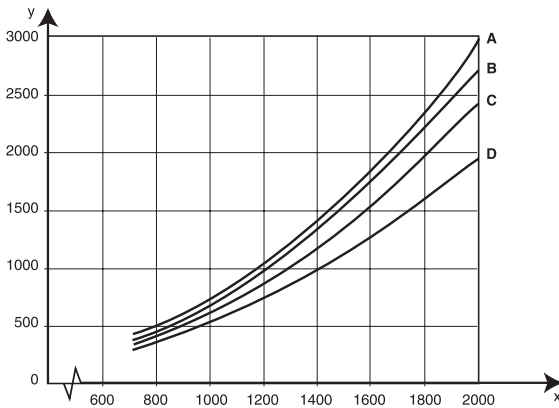

Pressure drop

X: airflow m³/h Y: static pressure Pa A: 5 m, B: 4 m, C: 3 m, D: 2 m